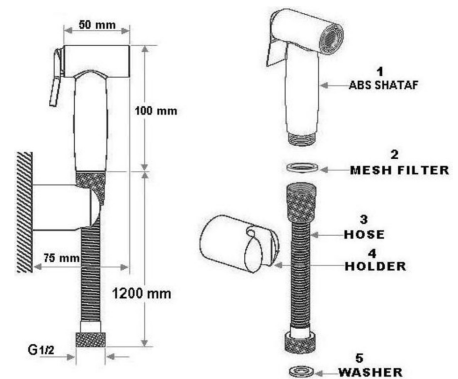

TECHNICAL DATASHEET

Reference: RAK32008-09

Product: ABS shattaf with hose and holder (black)

RAK32008-09

black

Product Description:

ABS Shattaf
flex hose with 1/2 inch connection
with wall bracket
with mesh filter
with spray type flow straightener

Advertisement:

- * KLUDI RAK LLC item no. RAK32008-09
- * ABS Black Colour

ABS shattaf, manufacturer KLUDI RAK LLC, item no. RAK32008-09, flex hose, with 1/2 inch connection wall bracket, with screw and fisher plug, with spray type flow straightener

Line Drawing:

Water Flow Rate#:

variation: ± 15%

RAK32008-09 online

1/6/2021

KLUDI
RAK

"We Stand for Water Saving"