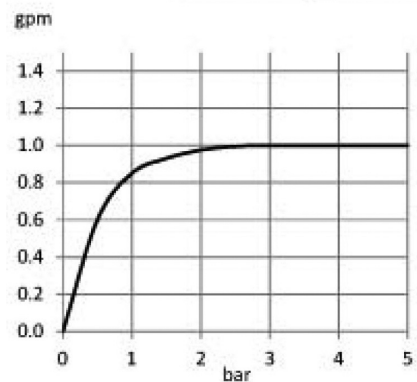

Line Drawing:

Water Flow Rate#:

variation: ± 15%

RAK32008-09 online

1/6/2021

KLUDI
RAK

"We Stand for Water Saving"