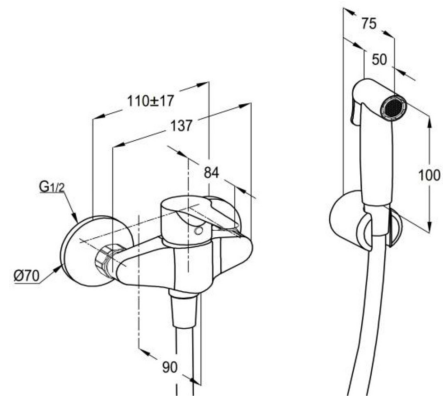

TECHNICAL DATASHEET

Reference: RAK3200703

Product: ABS shattaf with single lever shattaf mixer

RAK3200703

chrome

Product Description:

ABS shattaf
with dirt catching sieve
supreme hose G 1/2 inch x G 1/2 inch x 1200 mm
connection 1/2 inch
single lever shattaf mixer, brass chrome plated
with solid lever
hot and cold control
wall mounting
mixer with ceramic cartridge

Advertisement:

* KLUDI RAK LLC item no. RAK3200703
* chrome plated brass/plastic, in accordance to EN 50930-6

ABS shattaf with shattaf mixer, manufacturer KLUDI RAK LLC, item no. RAK3200703, DN15, chrome plated abs, supreme hose 1/2 inch x 1/2 inch x 1200 mm with dirt catching sieve, shattaf mixer DN15 brass chrome plated, wall mounting, connection 1/2 inch, with ceramic cartridge, solid lever with red/blue marking, dimension: centre to centre distance 110 ± 17 mm

Line Drawing:

Water Flow Rate#:

variation: $\pm 15\%$

RAK3200703 online

2/6/2021

KLUDI
RAK

"We Stand for Water Saving"