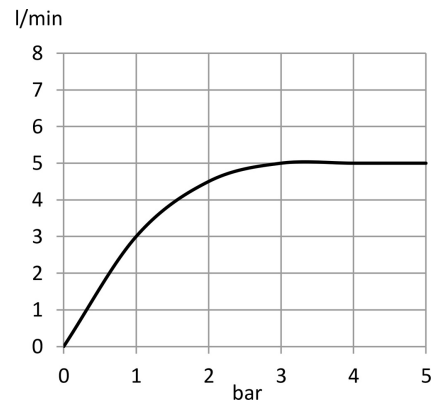

TECHNICAL DATASHEET

Reference: RAK3200703

Product: ABS shattaf with single lever shattaf mixer

RAK3200703

chrome

Product Description:

ABS shattaf
with dirt catching sieve
supreme hose G 1/2 inch x G 1/2 inch x 1200 mm
connection 1/2 inch
single lever shattaf mixer, brass chrome plated
with solid lever
hot and cold control
wall mounting
mixer with ceramic cartridge

Advertisement:

* KLUDI RAK LLC item no. RAK3200703
* chrome plated brass/plastic, in accordance to EN 50930-6

ABS shattaf with shattaf mixer, manufacturer KLUDI RAK LLC, item no. RAK3200703, DN15, chrome plated abs, supreme hose 1/2 inch x 1/2 inch x 1200 mm with dirt catching sieve, shattaf mixer DN15 brass chrome plated, wall mounting, connection 1/2 inch, with ceramic cartridge, solid lever with red/blue marking, dimension: centre to centre distance 110 ± 17 mm

Line Drawing:

Water Flow Rate#:

variation: $\pm 15\%$

RAK3200703 online

2/6/2021

KLUDI
RAK

"We Stand for Water Saving"