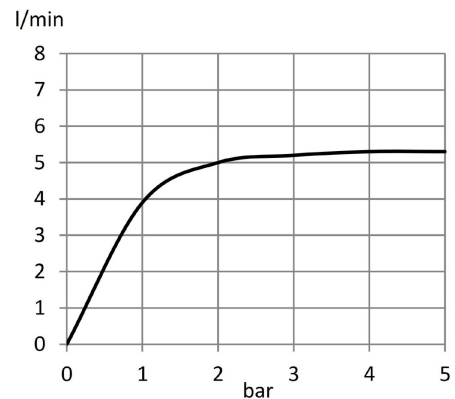

Advertisement:

- * KLUDI RAK LLC item no. RAK3200701
- * Chrome plated Zinc/ABS

ABS shattaf with ceramic shut-off valve manufacturer KLUDI RAK LLC, item no. RAK3200701, casing zinc chromed, ceramic shut-off valve, connection 1/2 inch x 1/2 inch with backflow preventer and wall compensating ring, protected against back flow, ABS shattaf, Supreme hose with 1/2 inch connection, dimensions: high: 60 mm, wide 100 mm, depth 70 mm

Line Drawing:

Water Flow Rate#:

variation: ± 15%

RAK3200701 online

1/6/2021

KLUDI
RAK
"We Stand for Water Saving"