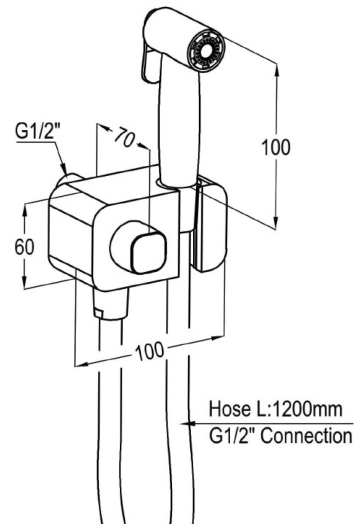

TECHNICAL DATASHEET

RAK3200701

chrome

Reference: RAK3200701

Product: ABS shattaf with ceramic shut-off valve

Product Description:

A-QA wall supply DN 15
wall mounting
ceramic shut-off valve
connection 1/2 inch x 1/2 inch
with special ring to compensate for uneven
tiling
backflow preventer
protected against back flow
ABS Shattaf
Supreme hose with 1/2 inch connection
with mesh filter

Advertisement:

- KLUDI RAK LLC item no. RAK3200701
- Chrome plated Zinc/ABS

ABS shattaf with ceramic shut-off valve manufacturer KLUDI RAK LLC, item no. RAK3200701, casing zinc chromed, ceramic shut-off valve, connection 1/2 inch x 1/2 inch with backflow preventer and wall compensating ring, protected against back flow, ABS shattaf, Supreme hose with 1/2 inch connection, dimensions: high: 60 mm, wide 100 mm, depth 70 mm

Line Drawing: