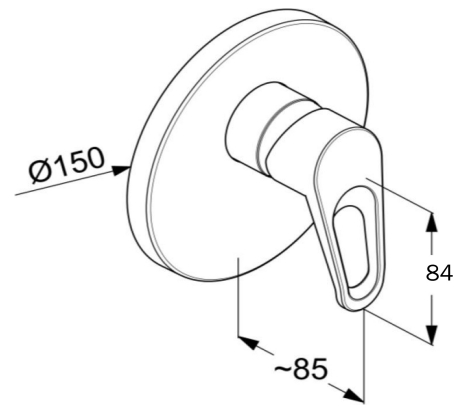

Line Drawing:

RAK30079 online

1/6/2021

KLUDI
RAK

"We Stand for Water Saving"