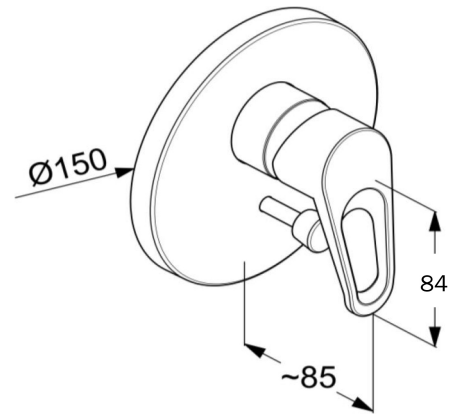

Line Drawing:

RAK30075 online

1/6/2021

KLUDI
RAK

"We Stand for Water Saving"