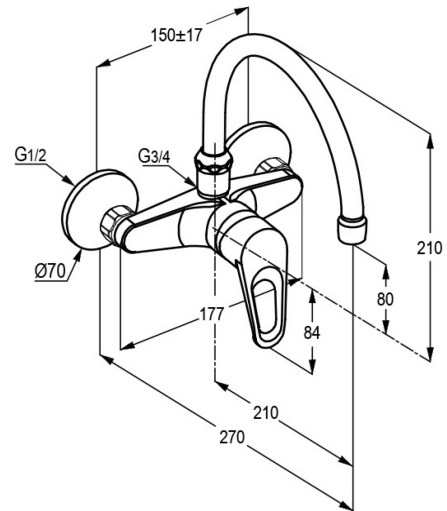

Line Drawing: