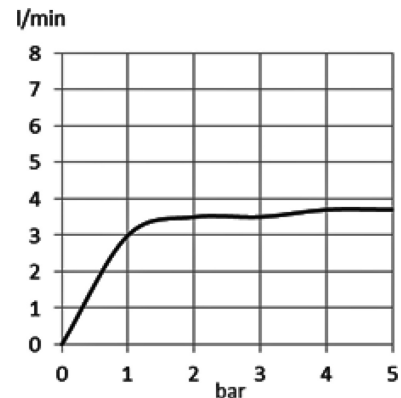

Water Flow Rate#:

variation: ± 15%

RAK30029SU-09 online

2/6/2021

KLUDI
RAK

"We Stand for Water Saving"