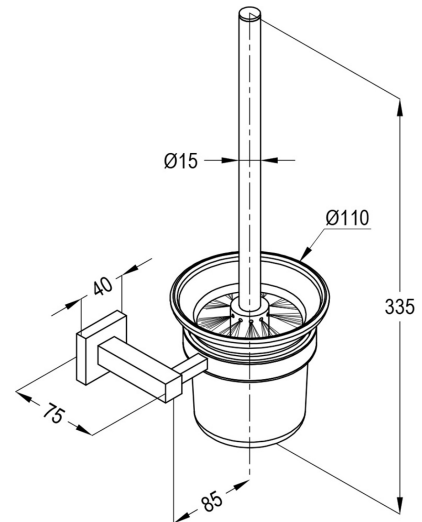

TECHNICAL DATASHEET

Reference: RAK24032*

Product: Toilet brush holder

*RAK24032

Chrome Finish

*RAK24032.GD1

Gold Color
Glossy Finish

*RAK24032.RG1

Rose Gold Color
Glossy Finish

*RAK24032.BK1

Black Color
Glossy Finish

Product Description:

toilet brush holder
wall fastening
with screws and dowels
container glass
with brush

Advertisement:

- KLUDI RAK LLC item no. RAK24032
- Chrome plated/PVD Gold/PVD Rose Gold/PVD Black

toilet brush holder, manufacturer KLUDI RAK LLC
HARMONY bathroom accessories item no. RAK24032,
wall fastening, with screws and dowels, with container
glass, with brush, total height 335 mm, Wall to glass
center 75 mm

Line Drawing:

RAK24032 online

1/6/2021

KLUDI
RAK
"We Stand for Water Saving"