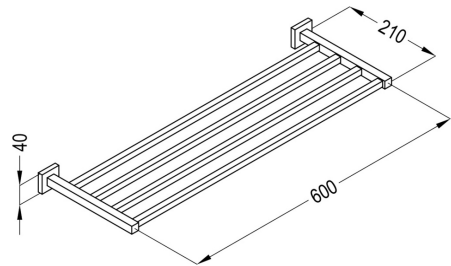

Line Drawing:

RAK24010 online

1/6/2021

KLUDI
RAK
"We Stand for Water Saving"