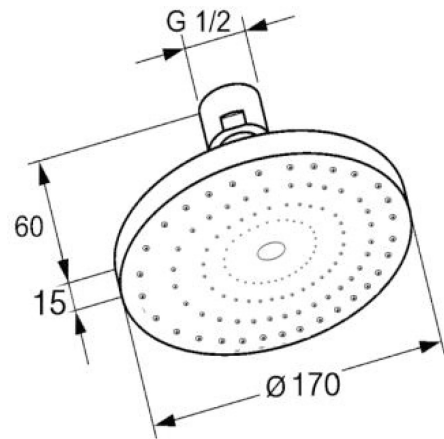

## Product Description:

overhead shower DN 15  
170 mm  
with swivel ball joint  
1/2 inch female thread  
without shower arm  
with 90 jets

## Advertisement:

- \* KLUDI RAK LLC item no. RAK22055
- \* chrome plated brass/plastic
- \* in accordance to DIN EN 1112

overhead shower, manufacturer KLUDI RAK LLC item no. RAK22055, DN 15, chrome plated brass/plastic, flow rate at 3 bar max 14 ltr/min, noise level DIN EN 4109 group I, without report no., diameter overhead shower  $\varnothing$  170 mm, with ball joint, female thread connection 1/2 inch, with 90 jets, for pressure type water heater, for continuous line heater

## Line Drawing: