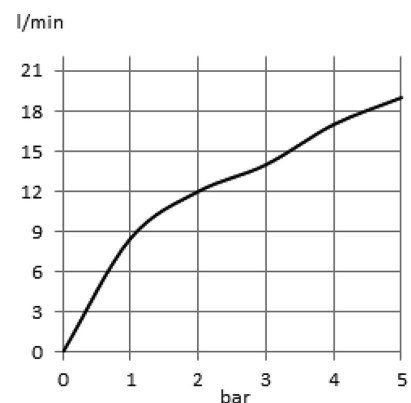

Water Flow Rate#:

variation: $\pm$ 15%

RAK22055 online

2/6/2021

KLUDI
RAK

"We Stand for Water Saving"