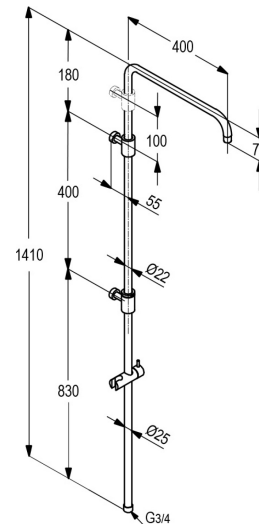

TECHNICAL DATASHEET

Reference: RAK22042

Product: Brass exposed shower pipe

RAK22042

chrome

Product Description:

L shape shower pipe
head shower connections
3/4 inch brass connecting nut to mixer
with two wall fastening brass adjustable holder
without over head shower
without mixer.
1/2 inch male thread connection for over head shower

Advertisement:

- KLUDI RAK LLC item no. RAK22042
- chrome plated brass

exposed shower pipe, manufacturer KLUDI RAK LLC,
item no RAK22042, chrome plated brass, L shape
shower pipe, 3/4 inch connecting nut to mixer, with two
brass wall fasteners, mixer and head shower not
included, 1/2 inch male thread connection for over head
shower

Line Drawing:

RAK22042 online

1/6/2021

KLUDI
RAK
"We Stand for Water Saving"