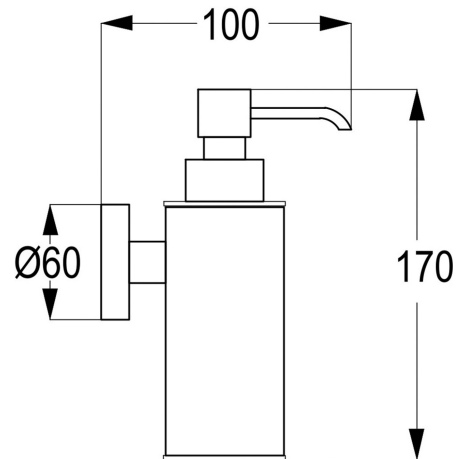

TECHNICAL DATASHEET

Reference: RAK22009

Product: Wall mounted soap dispenser

RAK22009

chrome

Product Description:

liquid soap dispenser
wall fastening
with screws and dowels
easy to operate
capacity 150ml

Advertisement:

- * KLUDI RAK LLC item no. RAK22009
- * chrome plated brass

wall mounted soap dispenser, manufacturer KLUDI RAK LLC item no. RAK22009, wall fastening, with screws and dowels, chrome plated brass

Line Drawing: