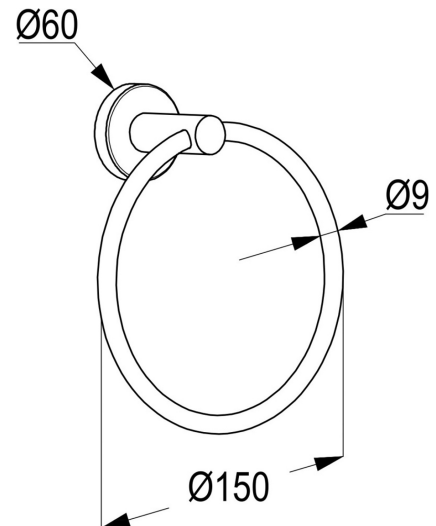

TECHNICAL DATASHEET

Reference: RAK21031*

Product: CALIBER towel ring

*RAK21031

Chrome Finish

*RAK21031.GD1

Gold Color
Glossy Finish

*RAK21031.RG1

Rose Gold Color
Glossy Finish

*RAK21031.BK1

Black Color
Glossy Finish

Product Description:

towel ring
wall fastening
with screws and dowels

Advertisement:

- * KLUDI RAK LLC item no. RAK21031
- * Chrome plated/PVD Gold/PVD Rose Gold/PVD Black

towel ring, manufacturer KLUDI RAK LLC, KLUDI RAK CALIBER bathroom accessories item no. RAK21031, with screws and dowels, wall fastening, with ring \varnothing 9 mm, with outer \varnothing 150 mm

Line Drawing: