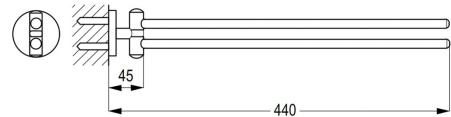

Line Drawing:

RAK21012 online

1/6/2021

KLUDI
RAK
"We Stand for Water Saving"