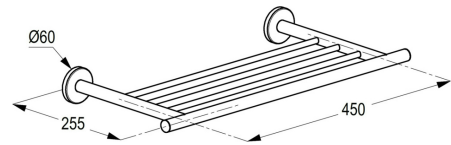

Line Drawing:

RAK21010 online

1/6/2021

KLUDI
RAK
"We Stand for Water Saving"