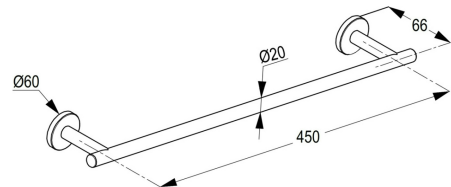

TECHNICAL DATASHEET

Reference: RAK21000*

Product: CALIBER single towel bar

*RAK21000

Chrome Finish

*RAK21000.GD1

Gold Color
Glossy Finish

*RAK21000.RG1

Rose Gold Color
Glossy Finish

*RAK21000.BK1

Black Color
Glossy Finish

Product Description:

single towel bar
wall fastening
with screws and dowels

Advertisement:

- KLUDI RAK LLC item no. RAK21000
- Chrome plated/PVD Gold/PVD Rose Gold/PVD Black

single towel bar, manufacturer KLUDI RAK LLC, KLUDI RAK CALIBER bathroom accessories item no. RAK21000, with screws and dowels, wall fastening, with bar $\varnothing$ 20 mm, with centre distance 450 mm, with projection 66 mm

Line Drawing:

RAK21000 online

1/6/2021

KLUDI
RAK
"We Stand for Water Saving"