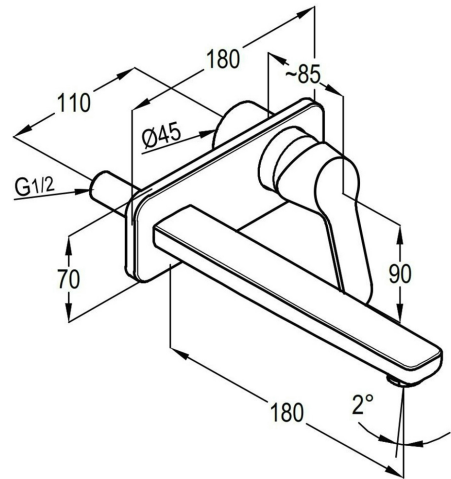

# TECHNICAL DATASHEET

Reference: RAK18023

Product: PEAK concealed 2-holes wall-mounted basin mixer trim set

RAK18023

chrome

## Product Description:

concealed 2-hole single lever basin mixer trim set  
wall mounting  
solid lever  
aerator M24 x 1  
flow class Z  
wall outlet 180 mm  
without pre-installation set item no. RAK38243

## Advertisement:

\* KLUDI RAK LLC item no. RAK18023 PEAK concealed 2-hole single lever basin mixer, trim set  
\* chrome plated brass, in accordance to EN 50930-6  
\* in accordance to EN 817

concealed 2-hole single lever basin mixer, manufacturer KLUDI RAK LLC KLUDI RAK PEAK item no. RAK18023  
type: concealed 2-hole single lever basin mixer, trim set, with wall outlet 180 mm, chrome plated brass, solid lever, chrome plated metal, aerator M24 x 1, flow class Z (maximum 0.15 ltr/second), concealed wall unions  
dimensions: nozzle projection 180 mm, centre distance 110 mm, cover plate 70/180 mm, lever projection 90 mm suitable for pre-installation set DN 15 item no. RAK38243, not included

## Line Drawing: