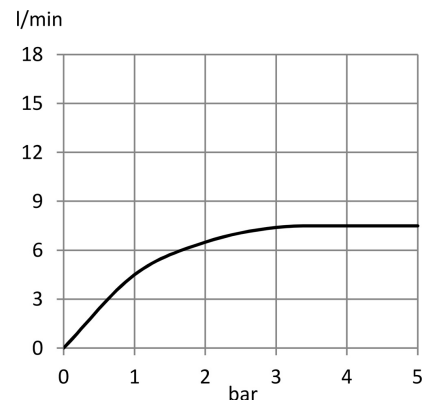

Water Flow Rate#:

variation: ± 15%

RAK18023 online

1/6/2021

KLUDI
RAK

"We Stand for Water Saving"