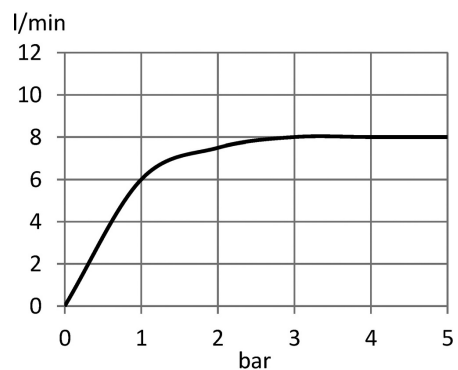

Water Flow Rate#:

variation: ± 15%

RAK18003-87 online

1/6/2021

KLUDI
RAK

"We Stand for Water Saving"