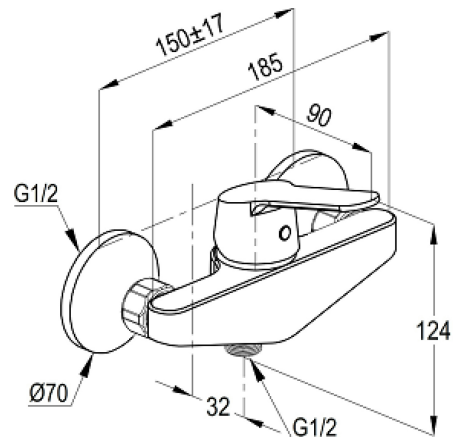

TECHNICAL DATASHEET

Reference: RAK18003-87

Product: PEAK single lever shower mixer

RAK18003-87

chrome

Product Description:

single lever shower mixer DN 15
wall fastening
solid lever
flow regulator 8.0 ltr/min#
ceramic cartridge with hot water safety device
shower connection 1/2 inch
S-unions 1/2 inch x 3/4 inch
in accordance to EN 817

Advertisement:

- KLUDI RAK LLC item no. RAK18003-87 PEAK single lever shower mixer
- chrome plated brass, in accordance to EN 50930-6
- in accordance to EN 817
- ceramic cartridge K-35 with hot water safety device

single lever shower mixer, manufacturer KLUDI RAK LLC, KLUDI RAK PEAK item no. RAK18003-87, type: single lever shower mixer, DN 15/PN 10, chrome plated brass, solid lever, chrome plated metal, ceramic cartridge K-35, with hot water safety device, shower connection 1/2 inch, with flow regulator 8.0 ltr/min, wall fastening, S-unions 1/2 inch x 3/4 inch, for pressure type water heater, for continuous line heater dimensions: projection shower connection 32 mm, lever projection 90 mm

Line Drawing: