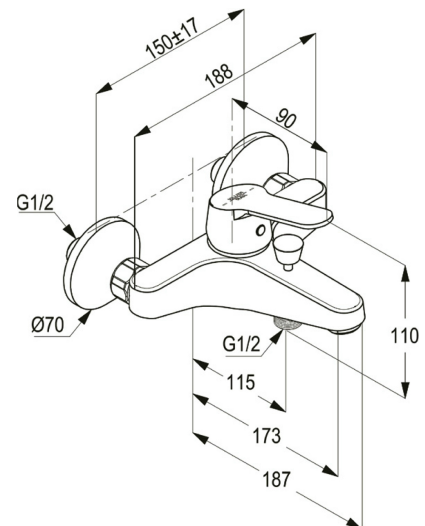

Line Drawing: