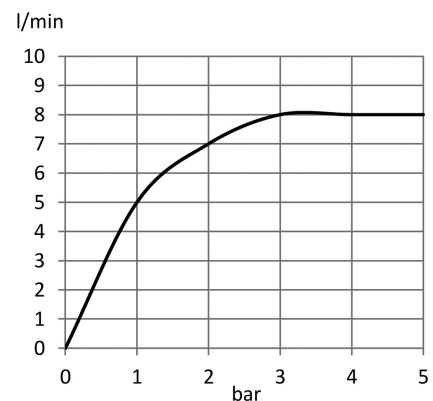

Water Flow Rate#:

variation: ± 15%

RAK18002-87 online

1/6/2021

KLUDI
RAK

"We Stand for Water Saving"