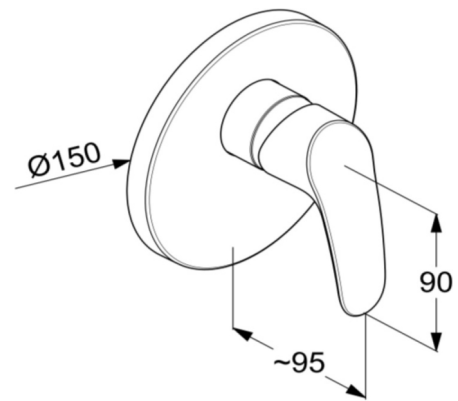

Line Drawing:

RAK17079 online

1/6/2021

KLUDI
RAK

"We Stand for Water Saving"