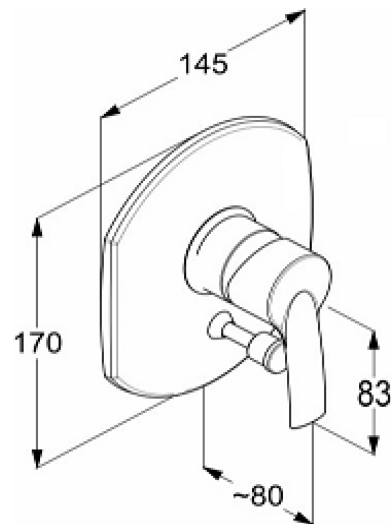

Line Drawing:

RAK15075 online

1/6/2021

KLUDI
RAK

"We Stand for Water Saving"