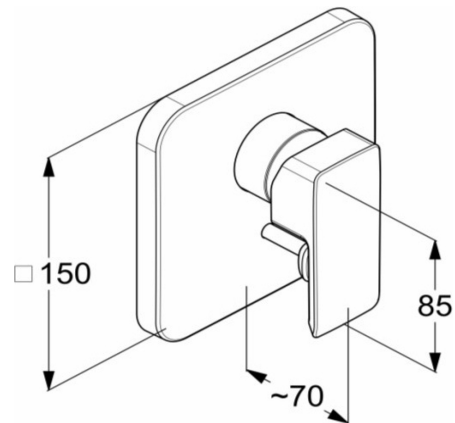

Line Drawing:

RAK14175 online

1/6/2021

KLUDI
RAK
"We Stand for Water Saving"