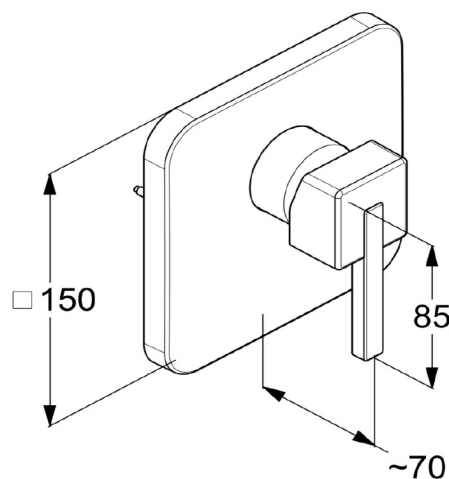

Line Drawing:

RAK14079 online

1/6/2021

KLUDI
RAK
"We Stand for Water Saving"