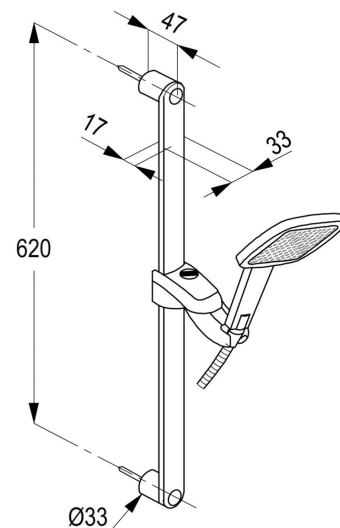

## Product Description:

shower set 1S DN 15  
L = 600 mm wall rail  
with horizontally and vertically adjustable slider  
ridgeless adjustable shower holder with release button  
Bright silver shower hose 1/2 inch x 1/2 inch x 1600 mm  
with conical nuts  
PROFILE hand shower 1S  
with cleaning system  
angle adjustable in 5 stages (maximum tilt angle 30°)  
voluminous shower spray from 100 spray nozzles with  
screws and dowels

## Advertisement:

\* KLUDI RAK LLC item no RAK14009 PROFILE shower set

\* chrome plated brass/plastic

\* DIN EN 1113/DIN EN 1112

shower set, manufacturer KLUDI RAK LLC, KLUDI RAK PROFILE item no. RAK14009, type: shower set, DN 15/PN 5, shower rod length 620 mm of chrome plated brass, with ridgeless adjustable shower holder, for conical nuts, horizontally and vertically adjustable slider, with release button, with Bright silver shower hose, with metal-effect, twist and conical nuts 1/2 inch x 1/2 inch x 1600 mm, with fastening materials, with PROFILE hand shower 1S, chrome plated plastic, noise level DIN 4109 group I, report no. P-IX 18516/IB, flow class A, flow rate 18.9 ltr/min at 3 bar, low-aerosol, connection 1/2 inch male thread, with voluminous shower spray from 100 spray nozzles, with cleaning system, with adjustable shower head, angle adjustable in 5° stages (maximum tilt angle 30°), for pressure type water heater, for continuous line heater dimensions: borehole distance 620 mm, projection wall rail 47 mm, shower head 130 x 130 mm, hand shower length 275 mm

## Line Drawing: