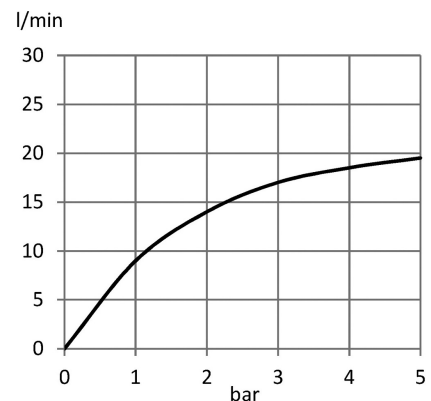

Water Flow Rate#:

variation: ± 15%

RAK14009 online

2/6/2021

KLUDI
RAK

"We Stand for Water Saving"