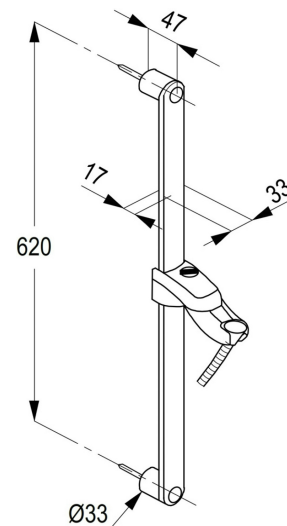

## Product Description:

wall rail DN 15  
 L = 600 mm  
 with ridgeless adjustable shower holder  
 with horizontally and vertically adjustable slider  
 with release button  
 Bright silver shower hose  
 1/2 inch x 1/2 inch x 1600 mm  
 with conical nuts  
 with screws and dowels

## Advertisement:

- \* KLUDI RAK LLC item no. RAK14007 PROFILE wall rail
- \* chrome plated brass/plastic
- \* DIN EN 1113

wall rail, manufacturer KLUDI RAK LLC, KLUDI RAK PROFILE item no. RAK14007, type: wall rail, DN 15/PN 5, shower rod length 620 mm of chrome plated brass, with ridgeless adjustable shower holder, for conical nuts, with horizontally and vertically adjustable slider, with release button, with Bright silver shower hose, with metal-effect, anti-twist and conical nuts 1/2 inch x 1/2 inch x 1600 mm, with fastening materials dimensions: borehole distance 620 mm, projection wall rail 47 mm

## Line Drawing:

RAK14007 online