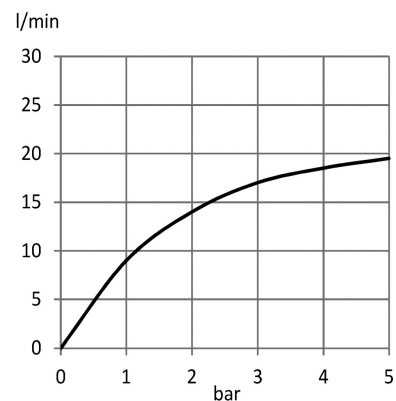

TECHNICAL DATASHEET

Reference: RAK13017

Product: PASSION shower set 1S

RAK13017

chrome

Product Description:

shower set 1S DN 15
L = 900 mm
wall rail with horizontally and vertically adjustable slider
SIRENAFLEX shower hose
1/2 inch x 1/2 inch x 1600 mm
with conical nuts
PASSION hand shower 1S
with cleaning system
angle adjustable in 5 stages (maximum tilt angle 30°)
voluminous shower spray from 90 spray nozzles
with soap dish, with screws and dowels

Advertisement:

* KLUDI RAK LLC item no. RAK13017 PASSION shower set

* chrome plated brass/plastic

* DIN EN 1113/DIN EN 1112

shower set, manufacturer KLUDI RAK LLC, KLUDI RAK PASSION item no. RAK13017, type: shower set, DN 15/PN 5, shower rod length 920 mm of chrome plated brass, with shower holder, for conical nuts, with horizontally and vertically adjustable slider, with SIRENAFLEX shower hose with metal-effect and conical nuts 1/2 inch x 1/2 inch x 1600 mm, with fastening materials, with PASSION hand shower 1S, chrome plated plastic, noise level DIN 4109 group I, report no. P-IX 19052/IB, flow rate 18.7 ltr/min at 3 bar, low-aerosol, connection 1/2 inch male thread, with voluminous shower spray from 90 spray nozzles, with cleaning system, with adjustable shower head, angle adjustable in 5° stages (maximum tilt angle 30°), with soap dish, for pressure type water heater, for continuous line heater dimensions: borehole distance 920 mm, pipe diameter 23 mm, diameter shower head 137 mm, hand shower length 275 mm

Line Drawing:

Water Flow Rate#:

variation: ± 15%

RAK13017 online

2/6/2021

KLUDI
RAK
"We Stand for Water Saving"