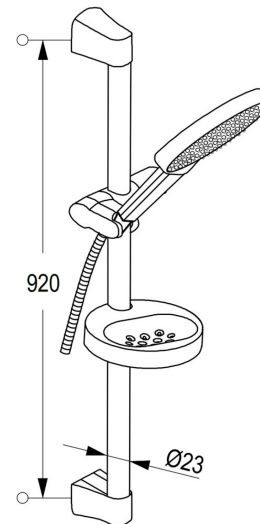

TECHNICAL DATASHEET

Reference: RAK13017

Product: PASSION shower set 1S

RAK13017

chrome

Product Description:

shower set 1S DN 15
L = 900 mm
wall rail with horizontally and vertically adjustable slider
SIRENAFLEX shower hose
1/2 inch x 1/2 inch x 1600 mm
with conical nuts
PASSION hand shower 1S
with cleaning system
angle adjustable in 5 stages (maximum tilt angle 30°)
voluminous shower spray from 90 spray nozzles
with soap dish, with screws and dowels

Advertisement:

* KLUDI RAK LLC item no. RAK13017 PASSION shower set

* chrome plated brass/plastic

* DIN EN 1113/DIN EN 1112

shower set, manufacturer KLUDI RAK LLC, KLUDI RAK PASSION item no. RAK13017, type: shower set, DN 15/PN 5, shower rod length 920 mm of chrome plated brass, with shower holder, for conical nuts, with horizontally and vertically adjustable slider, with SIRENAFLEX shower hose with metal-effect and conical nuts 1/2 inch x 1/2 inch x 1600 mm, with fastening materials, with PASSION hand shower 1S, chrome plated plastic, noise level DIN 4109 group I, report no. P-IX 19052/IB, flow rate 18.7 ltr/min at 3 bar, low-aerosol, connection 1/2 inch male thread, with voluminous shower spray from 90 spray nozzles, with cleaning system, with adjustable shower head, angle adjustable in 5° stages (maximum tilt angle 30°), with soap dish, for pressure type water heater, for continuous line heater dimensions: borehole distance 920 mm, pipe diameter 23 mm, diameter shower head 137 mm, hand shower length 275 mm

Line Drawing:

Water Flow Rate#:

variation: ± 15%

RAK13017 online

2/6/2021

KLUDI
RAK
"We Stand for Water Saving"