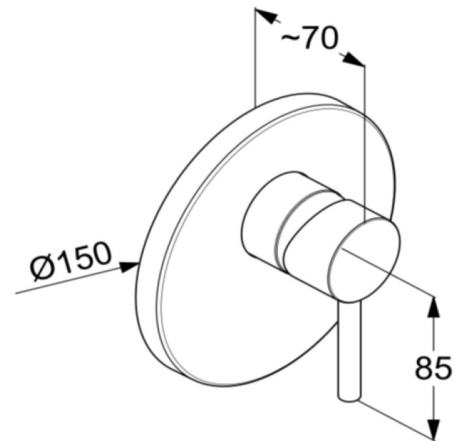

Line Drawing:

RAK12079 online

1/6/2021

KLUDI
RAK
"We Stand for Water Saving"