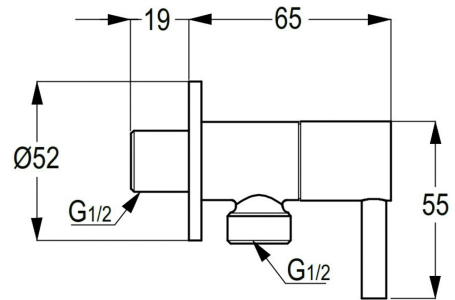

TECHNICAL DATASHEET

Reference: RAK12018*

Product: Brass angle valve

*RAK12018
Chrome Finish

*RAK12018.GD1
Gold Color
Glossy Finish

*RAK12018.RG1
Rose Gold Color
Glossy Finish

*RAK12018.BK1
Black Color
Glossy Finish

Product Description:

Brass angle valve 1/4 Turn

Advertisement:

KLUDI RAK item no. RAK12018, Chrome plated/PVD Gold/PVD Rose Gold/PVD Black, brass, ceramic disc fitting, head part 1/2 inch, connector set 1/2 inch, brass handle pressure 6 bar maximum markings with hot and cold button, rosette brass with chrome plating

Line Drawing:

Water Flow Rate#:

variation: ± 15%

RAK12018 online

1/6/2021

KLUDI
RAK
"We Stand for Water Saving"