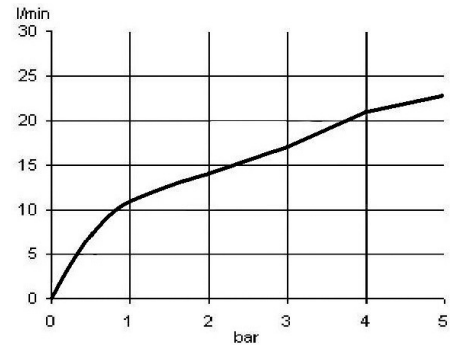

Product Description:

Brass angle valve 1/4 Turn

Advertisement:

KLUDI RAK item no. RAK12018, Chrome plated/PVD Gold/PVD Rose Gold/PVD Black, brass, ceramic disc fitting, head part 1/2 inch, connector set 1/2 inch, brass handle pressure 6 bar maximum markings with hot and cold button, rosette brass with chrome plating

Line Drawing:

Water Flow Rate#:

variation: ± 15%

RAK12018 online

1/6/2021

KLUDI
RAK
"We Stand for Water Saving"