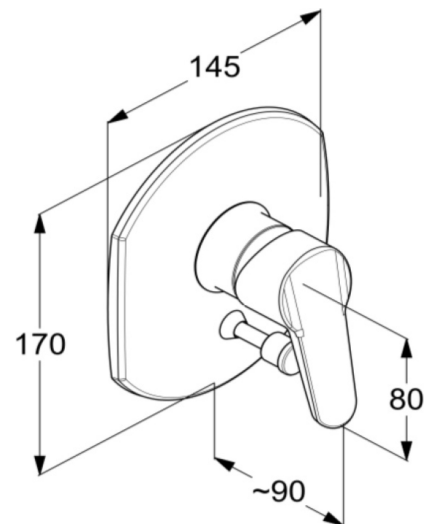

Line Drawing:

RAK11075 online

1/6/2021

KLUDI
RAK

"We Stand for Water Saving"