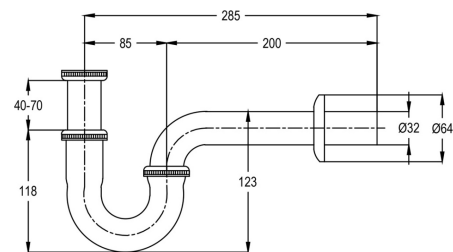

Line Drawing:

RAK1026005 online

2/6/2021

KLUDI
RAK
"We Stand for Water Saving"