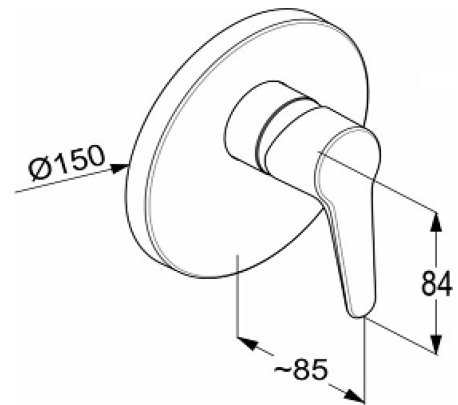

Line Drawing:

RAK10079 online

1/6/2021

KLUDI
RAK

"We Stand for Water Saving"