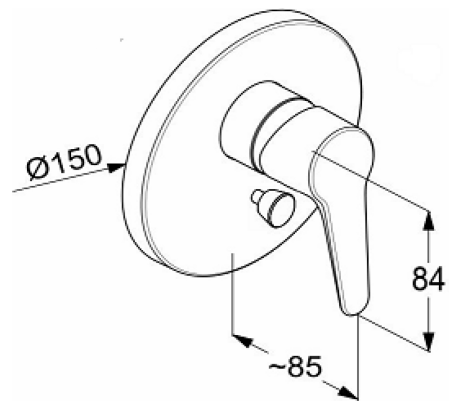

Line Drawing:

RAK10075 online

1/6/2021

KLUDI
RAK

"We Stand for Water Saving"