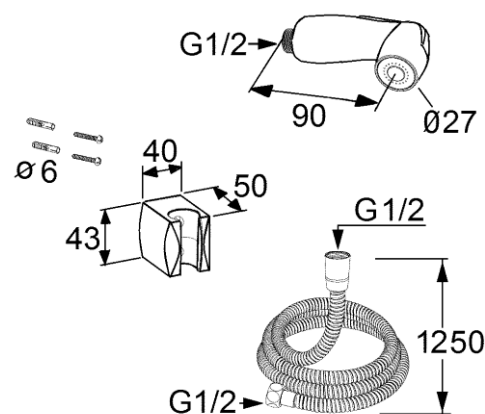

**Product:** KLUDI side spray with wall bracket and flexible hose DN 15

**Ref.:** 7304205-00

**Product description**

side spray with shut off DN 15  
 with one spray pattern:  
 spray flush  
 shower hose DN 15  
 flexible shower hose with metal body  
 with conical nut  
 G 1/2 x G 1/2 x 1250 mm  
 with fixed wall hook with fastening screws and dowels

Finishes:  
 05 chrome

**Product picture**

**Advertisement**

side spray set, manufacturer KLUDI GmbH & Co KG KLUDI side spray with wall bracketed and shower hose item no. 7304205-00, DN 15, consisting of: handshower with shut off valve 1/2 inch chrome plated plastic, diameter shower head 27 mm, length 90 mm, noise level DIN EN 4109, group I, without report no., flow class A (max. 0,2 l/s), connection 1/2 inch, fixed wall hook with fastening screw and dowels, shower hose with metal body 1/2 x 1/2 inch x 1250 mm with conical nuts with metal-effect, max. flow pressure PN 3

**Dimensional drawing**

**Flow rate diagram**