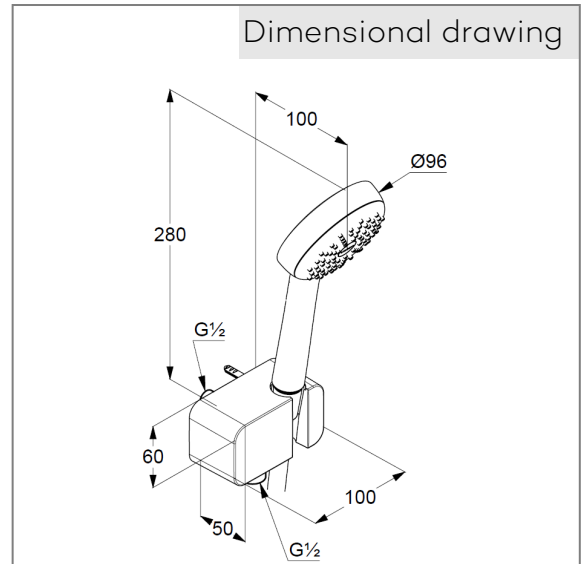

Technical Data

KLUDI LOGO
bath shower set 1 S
DN 15

Ref.:
6867005-00

Finishes:
05 chrome

Product description
Manufacturer KLUDI GmbH & Co. KG
Typ: KLUDI LOGO
bath shower set 1 S DN 15
Ref.: 6867005-00

hand shower 1 S
1 spray pattern
with cleaning system
connection 1/2"
sieve seal

Shower hose
plastic coated
with metal-effect
with conical nuts
anti twist
G 1/2 x G 1/2 x 1250 mm

wall supply with shower holder
for shower hoses with conical nuts,
With fixing material
for rigid wall mounting

Product picture

Dimensional drawing

Flow rate diagram