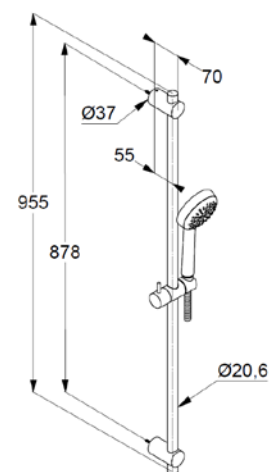

Product: **KLUDI LOGO shower set 1S DN 15**

Ref.: **6864205-00**

Product description

shower set 1S DN 15
 wall fastening
 wall rail L=955 mm
 with ridgeless adjustable shower holder
 vertically and horizontally adjustable
 SUPARAFLEX shower hose 1/2 x 1/2 inch x
 1600 mm
 with KLUDI LOGO 1 S hand shower
 flow rate ca. 14 l/min at 3 bar
 with one spray pattern
 with cleaning system
 with fixing kit

Finishes:
 05 chrome

Product picture

Dimensional drawing

Advertisement

shower set, manufacturer KLUDI GmbH & Co. KG
 KLUDI LOGO item no. 6864205-00
 type: shower set with hand shower 1 S chrome plated plastic, with
 one spray pattern, with cleaning system, flow rate 14 l/min at 3
 bar, with wall rail chrome plated length: 955 mm, with ridgeless
 adjustable shower holder vertically and horizontally adjustable,
 with SUPARAFLEX shower hose 1/2 x 1/2 inch x 1600 mm plastic
 coated with metal effect and conical connection nuts, with fixing
 kit
 dimensions: centers fixing kit: 878mm, projection wall rail: 70 mm

Flow rate diagram