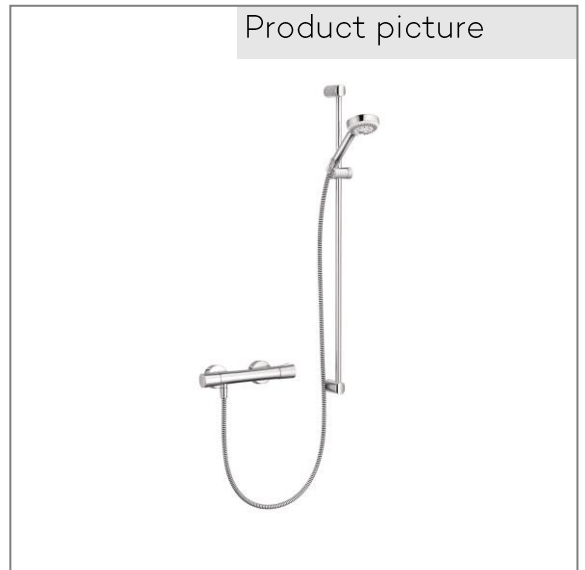

Product: **KLUDI LOGO SHOWER DUO DN 15**
L= 900

Ref.: **6857705-00**

Product description

SHOWER DUO, thermostat-shower mixer DN 15
wall fastening
wall rail 900 mm
KLUDI LOGO 3 S handshower DN 15
adjustable to 3-spray jets: Booster, Smooth, Volume
KLUDI Logoflex G 1/2 x 1600 mm with conical nuts
flowrate handshower 14 l/ min at 3 bar
temperature control handle with hot safety device 38°
with shut-off valve 180 °C
50 % water consumption regulation
protected against back flow, dirt-catcher sieve,
shower outlet G 1/2

Finishes:
05 chrome

Product picture

Dimensional drawing

Advertisement

shower set, manufacturer KLUDI GmbH & Co KG KLUDI LOGO shower duo item no. 6857705-00, DN 15, chrome plated brass/plastic, Wall rail 900 mm with horizontal and vertical adjustable slider KLUDI LOGOFLEX showerhose with metal-effect, anti twist and conical nuts 1/2 x 1/2 inch x 1600 mm, KLUDI LOGO handshower 3 S item no. 6830005-00, DN 15, chrome plated plastic, with cleaning system, adjustable to 3 spray patterns: Booster / Smooth / Volume - jet, connection outside screw 1/2", showerhead with adjustment flag, thermostat shower mixer, manufacturer KLUDI GmbH & Co KG KLUDI Zenta thermostat shower mixer item no. 351000538, DN 15, chrome plated brass, ceramic headpart 180°, solid handle, temperature control handle with hot water safety device 38 °C, type: thermostat shower mixer DN 15, shower outlet 1/2 inch, protected against back flow DIN EN 1717, S unions 1/2 x 3/4 inch, dirtcatcher sieve, 50% water consumption regulation, projection 80 mm, PN 10,