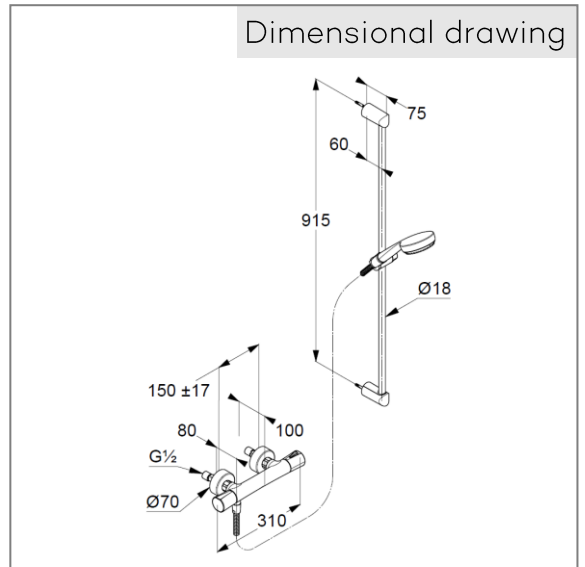

Product: **KLUDI LOGO SHOWER DUO DN 15**
L= 900

Ref.: **6857705-00**

Product description

SHOWER DUO, thermostat-shower mixer DN 15
wall fastening
wall rail 900 mm
KLUDI LOGO 3 S handshower DN 15
adjustable to 3-spray jets: Booster, Smooth, Volume
KLUDI Logoflex G 1/2 x 1600 mm with conical nuts
flowrate handshower 14 l/ min at 3 bar
temperature control handle with hot safety device 38°
with shut-off valve 180 °C
50 % water consumption regulation
protected against back flow, dirt-catcher sieve,
shower outlet G 1/2

Finishes:
05 chrome

Product picture

Dimensional drawing

Advertisement

shower set, manufacturer KLUDI GmbH & Co KG KLUDI LOGO shower duo item no. 6857705-00, DN 15, chrome plated brass/plastic, Wall rail 900 mm with horizontal and vertical adjustable slider KLUDI LOGOFLEX showerhose with metal-effect, anti twist and conical nuts 1/2 x 1/2 inch x 1600 mm, KLUDI LOGO handshower 3 S item no. 6830005-00, DN 15, chrome plated plastic, with cleaning system, adjustable to 3 spray patterns: Booster / Smooth / Volume - jet, connection outside screw 1/2", showerhead with adjustment flag, thermostat shower mixer, manufacturer KLUDI GmbH & Co KG KLUDI Zenta thermostat shower mixer item no. 351000538, DN 15, chrome plated brass, ceramic headpart 180°, solid handle, temperature control handle with hot water safety device 38 °C, type: thermostat shower mixer DN 15, shower outlet 1/2 inch, protected against back flow DIN EN 1717, S unions 1/2 x 3/4 inch, dirtcatcher sieve, 50% water consumption regulation, projection 80 mm, PN 10,

Flow rate diagram