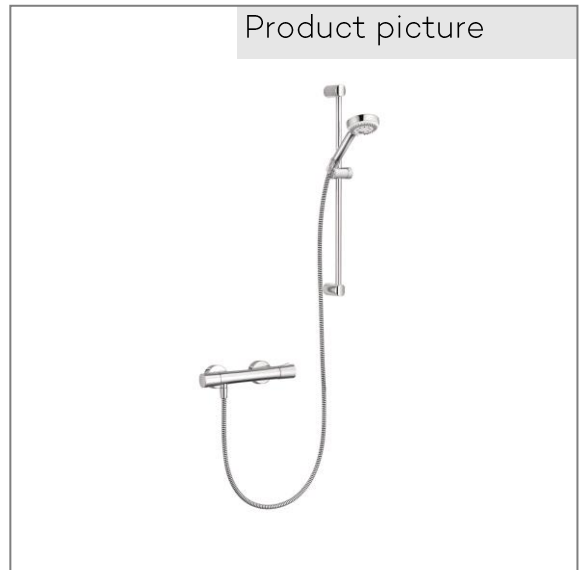

Product: KLUDI LOGO SHOWER DUO DN 15
L= 600

Ref.: 6857605-00

Product description

SHOWER DUO, thermostat-shower mixer DN 15
wall fastening
wall rail 600 mm
KLUDI LOGO 3 S handshower DN 15
adjustable to 3-spray jets: Booster, Smooth, Volume
KLUDI Logoflex G 1/2 x 1600 mm with conical nuts
flowrate handshower 14 l/ min at 3 bar
temperature control handle with hot safety device 38°
with shut-off valve 180 °C
50 % water consumption regulation
protected against back flow, dirt-catcher sieve,
shower outlet G 1/2

Finishes:
05 chrome

Product picture

Dimensional drawing

Advertisement

shower set, manufacturer KLUDI GmbH & Co KG KLUDI LOGO
shower duo item no. 6857605-00, DN 15, chrome plated
brass/plastic, Wall rail 600 mm with horizontal and vertical ad-
justable slider KLUDI LOGOFLEX showerhose with metal-effect,
anti twist and conical nuts 1/2 x 1/2 inch x 1600 mm, KLUDI
LOGO handshower 3 S item no. 6830005-00, DN 15, chrome
plated plastic, with cleaning system, adjustable to 3 spray pat-
terns: Booster / Smooth / Volume - jet, connection outside screw
1/2", showerhead with adjustment flag, thermostat shower mixer,
manufacturer KLUDI GmbH & Co KG KLUDI Zenta thermostat
shower mixer item no. 351000538, DN 15, chrome plated brass,
ceramic headpart 180°, solid handle, temperature control handle
with hot water safety device 38 °C, type: thermostat shower mix-
er DN 15, shower outlet 1/2 inch, protected against back flow DIN
EN 1717, S unions 1/2 x 3/4 inch, dirtcatcher sieve, 50% water
consumption regulation, projection 80 mm, PN 10,