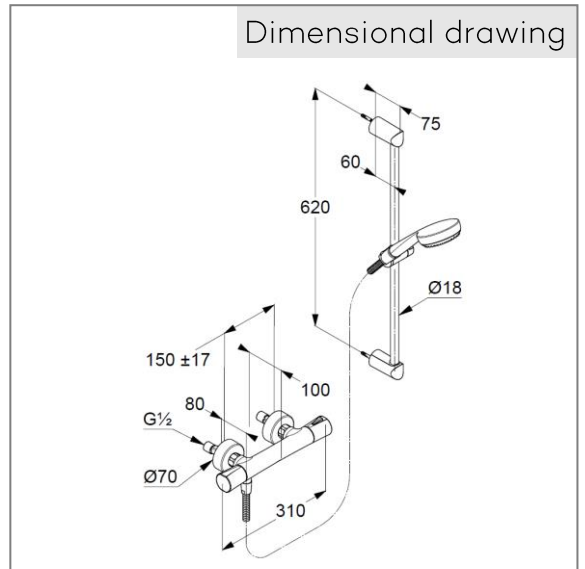

Product: KLUDI LOGO SHOWER DUO DN 15
L= 600

Ref.: 6857605-00

Product description

SHOWER DUO, thermostat-shower mixer DN 15
wall fastening
wall rail 600 mm
KLUDI LOGO 3 S handshower DN 15
adjustable to 3-spray jets: Booster, Smooth, Volume
KLUDI Logoflex G 1/2 x 1600 mm with conical nuts
flowrate handshower 14 l/ min at 3 bar
temperature control handle with hot safety device 38°
with shut-off valve 180 °C
50 % water consumption regulation
protected against back flow, dirt-catcher sieve,
shower outlet G 1/2

Finishes:
05 chrome

Product picture

Dimensional drawing

Advertisement

shower set, manufacturer KLUDI GmbH & Co KG KLUDI LOGO
shower duo item no. 6857605-00, DN 15, chrome plated
brass/plastic, Wall rail 600 mm with horizontal and vertical ad-
justable slider KLUDI LOGOFLEX showerhose with metal-effect,
anti twist and conical nuts 1/2 x 1/2 inch x 1600 mm, KLUDI
LOGO handshower 3 S item no. 6830005-00, DN 15, chrome
plated plastic, with cleaning system, adjustable to 3 spray pat-
terns: Booster / Smooth / Volume - jet, connection outside screw
1/2", showerhead with adjustment flag, thermostat shower mixer,
manufacturer KLUDI GmbH & Co KG KLUDI Zenta thermostat
shower mixer item no. 351000538, DN 15, chrome plated brass,
ceramic headpart 180°, solid handle, temperature control handle
with hot water safety device 38 °C, type: thermostat shower mix-
er DN 15, shower outlet 1/2 inch, protected against back flow DIN
EN 1717, S unions 1/2 x 3/4 inch, dirtcatcher sieve, 50% water
consumption regulation, projection 80 mm, PN 10,

Flow rate diagram