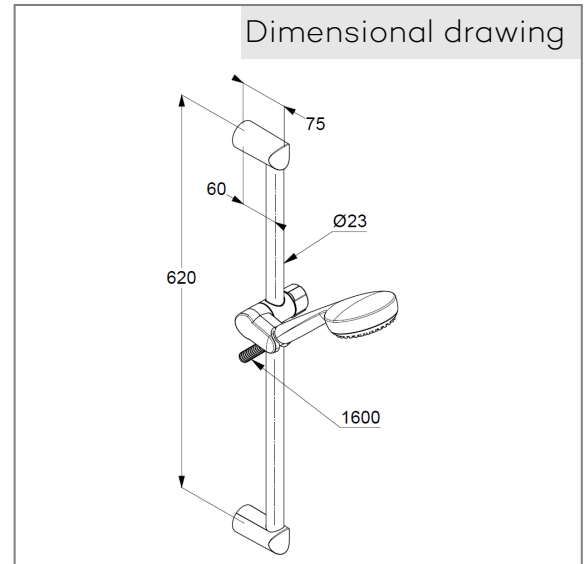

## Technical Data

KLUDI LOGO  
shower set 3 S  
with wall rail 600 mm  
DN 15

Ref.:  
6836305-00

Finishes:  
05 chrome

Product description  
Manufacturer KLUDI GmbH & Co. KG  
Typ: KLUDI LOGO  
shower set 3 S DN 15  
with wall rail 600 mm  
Ref.: 6836305-00

hand shower 3 S  
3 spray pattern  
Volumen/ booster/ smooth  
with cleaning system  
connection 1/2"  
sieve seal

Shower hose  
plastic coated  
with metal-effect  
with conical nuts  
G 1/2 x G 1/2 x 1600 mm

wall rail 600 mm  
height-adjustable hand shower holder  
With fixing material  
for rigid wall mounting

Product picture

Dimensional drawing

Flow rate diagramm