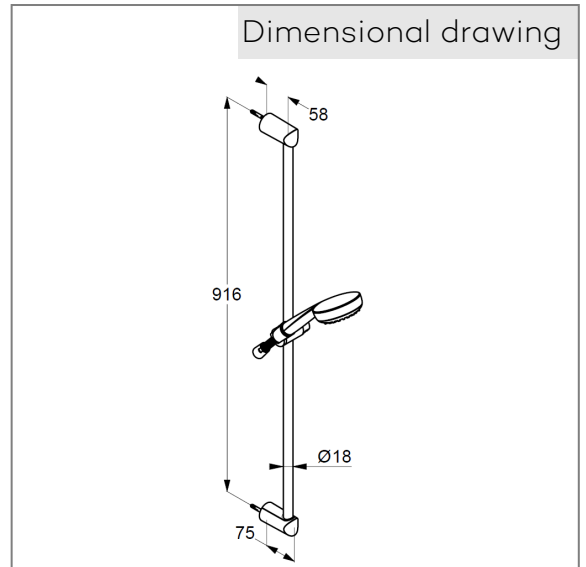

Technical Data

KLUDI LOGO
shower set 1 S
DN 15

Ref.:
6819005-00

Finishes:
05 chrome

Product description
Manufacturer KLUDI GmbH & Co. KG
Typ: KLUDI LOGO
shower set 1 S DN 15
Ref.: 6819005-00

hand shower 1 S
1 spray pattern
with cleaning system
connection 1/2"
sieve seal

Shower hose
plastic coated
with metal-effect
with conical nuts
G 1/2 x G 1/2 x 1600 mm

wall rail 900 mm
height-adjustable hand shower holder
With fixing material
for rigid wall mounting

Product picture

Dimensional drawing