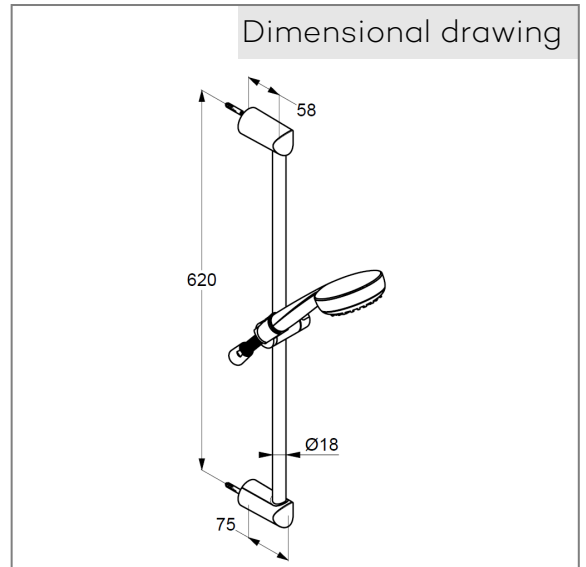

Technical Data

KLUDI LOGO
shower set 1 S
DN 15

Ref.:
6816005-00

Finishes:
05 chrome

Product description
Manufacturer KLUDI GmbH & Co. KG
Typ: KLUDI LOGO
shower set 1 S DN 15
Ref.: 6816005-00

hand shower 1 S
1 spray pattern
with cleaning system
connection 1/2"
sieve seal

Shower hose
plastic coated
with metal-effect
with conical nuts
G 1/2 x G 1/2 x 1600 mm

wall rail 600 mm
height-adjustable hand shower holder
With fixing material
for rigid wall mounting

Product picture

Dimensional drawing