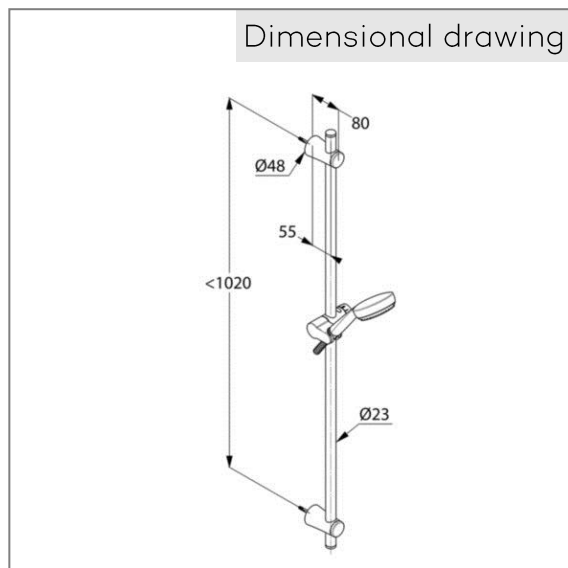

Product: KLUDI LOGO SHOWER SET 3S
L=1100MM

Ref.: 6809605-00

Product description

shower set DN 15
L = 1100 mm
flexible wall rail
with horizontal and vertical adjustable slider with button for height adjustment
fitted to pre-installation holes up to 1020 mm
KLUDI LOGO 3 s handshower DN 15
adjustable to 3-spray jets
Booster / Smooth / Volume
KLUDI SUPARAFLEX-showerhose
G 1/2 x G 1/2 x 1600 mm
with conical nuts

Finishes:
05 chrome

Product picture

Dimensional drawing

Advertisement

shower set, manufacturer Kludi GmbH & Co KG
KLUDI LOGO shower set, item no. 6809605-00, DN 15, chrome plated brass/plastic, fitted to pre- installation holes up to 1020 mm, with horizontal and vertical adjustable slider with button for height adjustment, upper pipe individually adjustable, KLUDI SUPARAFLEX showerhose with metal-effect, anti twist and conical nuts 1/2 x 1/2 inch x 1600 mm, length 1100 mm, without shortening set item no. 7043005-00, KLUDI LOGO handshower 3 S, DN 15, chrome plated plastic,with cleaning system, flow rate 15 l/min. (Volumen) at 3 bar, adjustable to 3 spray patterns: Booster / Smooth / Volume - jet, connection outside screw 1/2, showerhead with adjustment flag, PN 5,