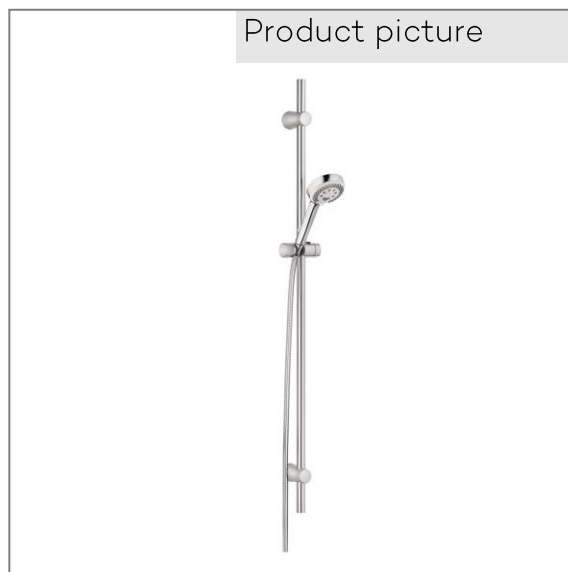

Product: KLUDI LOGO SHOWER SET 3S
L=1100MM

Ref.: 6809605-00

Product description

shower set DN 15
L = 1100 mm
flexible wall rail
with horizontal and vertical adjustable slider with button for height adjustment
fitted to pre-installation holes up to 1020 mm
KLUDI LOGO 3 s handshower DN 15
adjustable to 3-spray jets
Booster / Smooth / Volume
KLUDI SUPARAFLEX-showerhose
G 1/2 x G 1/2 x 1600 mm
with conical nuts

Finishes:
05 chrome

Product picture

Dimensional drawing

Advertisement

shower set, manufacturer Kludi GmbH & Co KG
KLUDI LOGO shower set, item no. 6809605-00, DN 15, chrome plated brass/plastic, fitted to pre- installation holes up to 1020 mm, with horizontal and vertical adjustable slider with button for height adjustment, upper pipe individually adjustable, KLUDI SUPARAFLEX showerhose with metal-effect, anti twist and conical nuts 1/2 x 1/2 inch x 1600 mm, length 1100 mm, without shortening set item no. 7043005-00, KLUDI LOGO handshower 3 S, DN 15, chrome plated plastic,with cleaning system, flow rate 15 l/min. (Volumen) at 3 bar, adjustable to 3 spray patterns: Booster / Smooth / Volume - jet, connection outside screw 1/2, showerhead with adjustment flag, PN 5,