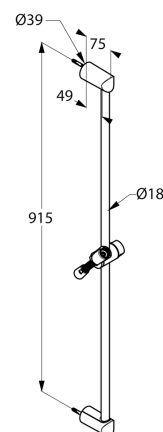

Product: **KLUDI LOGO wall rail DN 15**

Ref.: **6809005-00**

**Product description**

wall rail DN 15  
 L = 900 mm  
 with slider horizontally and vertically adjustable  
 with KLUDI LOGOFLEX shower hose  
 1/2 x 1/2 inch x 1600 mm  
 plastic coated  
 with metal-effect  
 with conical nuts

Finishes:  
 05 chrome

**Product picture**

**Advertisement**

wall rail, manufacturer KLUDI GmbH & Co. KG  
 KLUDI LOGO item no. 6809005-00  
 type: wall rail, DN 15 / PN 5, chrome plated brass/plastic, with horizontal and vertical adjustable slider, KLUDI LOGOFLEX shower hose 1/2 x 1/2 inch x 1600 mm, plastic coated with metal-effect, with conical nuts  
 dimensions: length: 900 mm, projection: 75 mm, pipe: Ø 18 mm, borehole distance: 915 mm

**Dimensional drawing**

**Flow rate diagram**