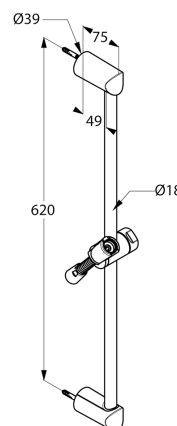

Product: KLUDI LOGO wall rail DN 15

Ref.: 6806005-00

Product description

wall rail DN 15
 L = 600 mm
 with slider horizontally and vertically adjustable
 with KLUDI LOGOFLEX shower hose
 1/2 x 1/2 inch x 1600 mm
 plastic coated
 with metal-effect
 with conical nuts

Finishes:
 05 chrome

Product picture

Advertisement

wall rail, manufacturer KLUDI GmbH & Co. KG
 KLUDI LOGO item no. 6806005-00
 type: wall rail, DN 15 / PN 5, chrome plated brass/plastic, with horizontal and vertical adjustable slider, KLUDI LOGOFLEX shower hose 1/2 x 1/2 inch x 1600 mm, plastic coated with metal-effect, with conical nuts
 dimensions: length: 600 mm, projection: 75 mm, pipe: Ø 18 mm, borehole distance: 620 mm

Dimensional drawing

Flow rate diagram