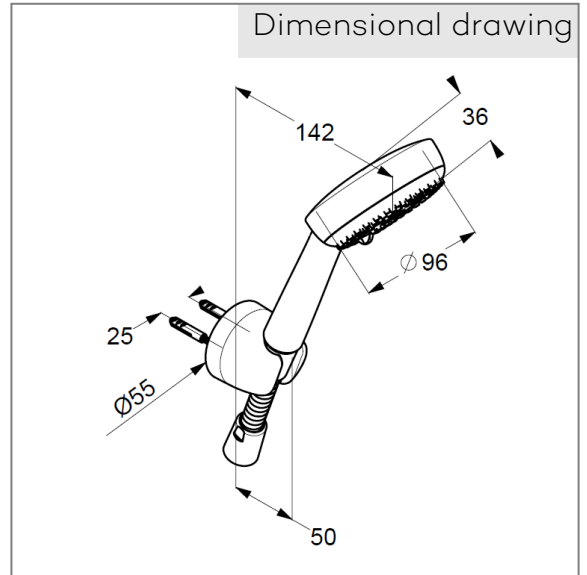

Technical Data

KLUDI LOGO
bath shower set 3 S
DN 15

Ref.:
6803005-00

Finishes:
05 chrome

Product description
Manufacturer KLUDI GmbH & Co. KG
Typ: KLUDI LOGO
bath shower set 3 S DN 15
Ref.: 6803005-00

hand shower 3 S
3 spray pattern
Volumen/ booster/ smooth
with cleaning system
connection 1/2"
sieve seal

Shower hose
plastic coated
with metal-effect
with conical nuts
G 1/2 x G 1/2 x 1250 mm

shower hook
for shower hoses with conical nuts,
With fixing material
for rigid wall mounting

Product picture

Dimensional drawing

Flow rate diagram