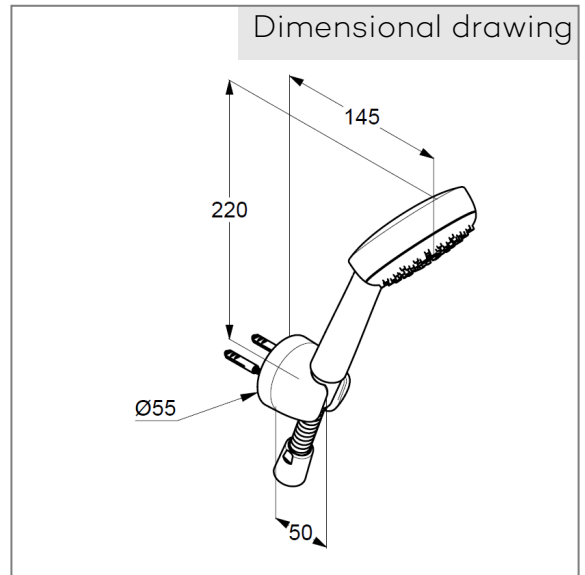

hand shower 1 S  
1 spray pattern  
with cleaning system  
connection 1/2"  
sieve seal

Shower hose  
plastic coated  
with metal-effect  
with conical nuts  
G 1/2 x G 1/2 x 1250 mm

shower hook  
for shower hoses with conical nuts,  
With fixing material  
for rigid wall mounting

Product picture

Dimensional drawing

Flow rate diagram