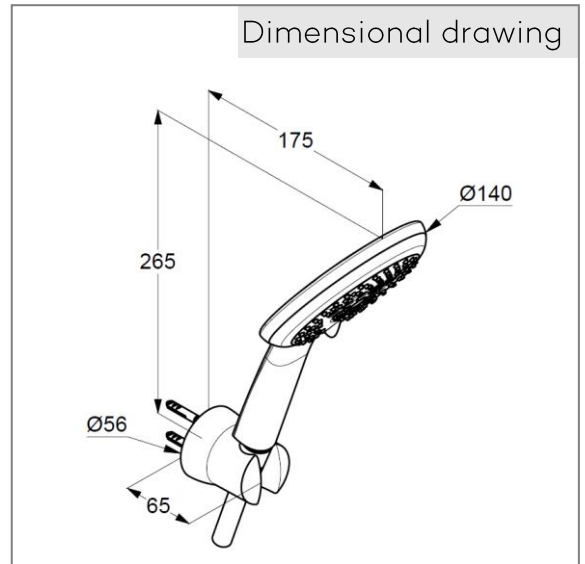

hand shower 3 S
3 spray pattern
Volumen/ booster/ smooth
with cleaning system
connection 1/2"
sieve seal

Shower hose
plastic coated
with metal-effect
with conical nuts
anti twist
G 1/2 x G 1/2 x 1250 mm

shower hook
for shower hoses with conical nuts,
With fixing material
for rigid wall mounting

Product picture

Dimensional drawing

Flow rate diagram