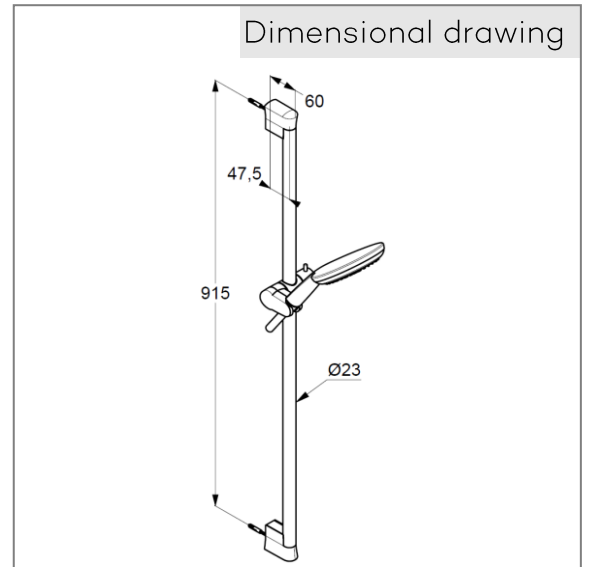

hand shower 3 S
3 spray pattern
Volumen/ booster/ smooth
with cleaning system
connection 1/2"
sieve seal

Shower hose
plastic coated
with metal-effect
with conical nuts
anti twist
G 1/2 x G 1/2 x 1600 mm

wall rail 900 mm
height-adjustable hand shower holder
With fixing material
for rigid wall mounting

Product picture

Dimensional drawing

Flow rate diagram