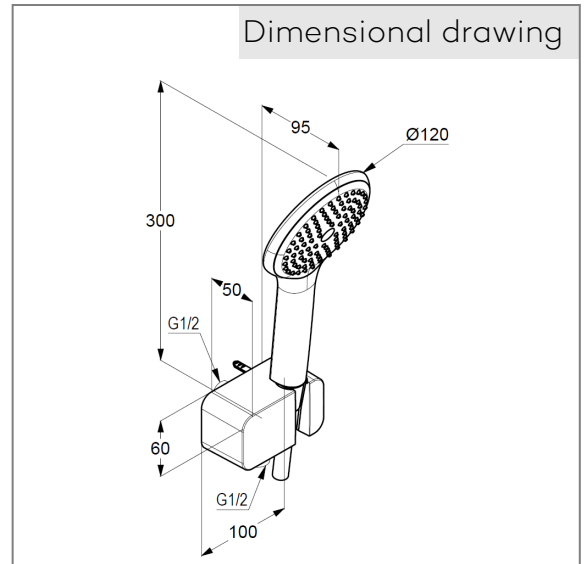

hand shower 1 S
1 spray pattern
with cleaning system
connection 1/2"
sieve seal

Shower hose
plastic coated
with metal-effect
with conical nuts
anti twist
G 1/2 x G 1/2 x 1250 mm

wall supply with shower holder
for shower hoses with conical nuts,
With fixing material
for rigid wall mounting

Product picture

Dimensional drawing

Flow rate diagram