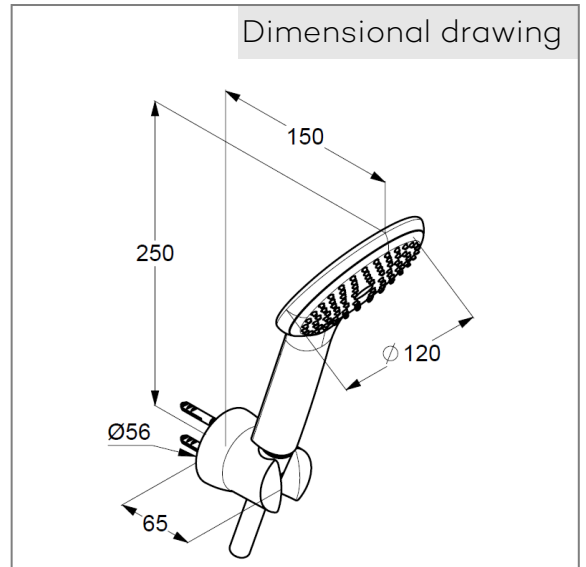

hand shower 1 S
1 spray pattern
with cleaning system
connection 1/2"
sieve seal

Shower hose
plastic coated
with metal-effect
with conical nuts
anti twist
G 1/2 x G 1/2 x 1250 mm

shower hook
for shower hoses with conical nuts,
With fixing material
for rigid wall mounting

Product picture

Dimensional drawing

Flow rate diagram