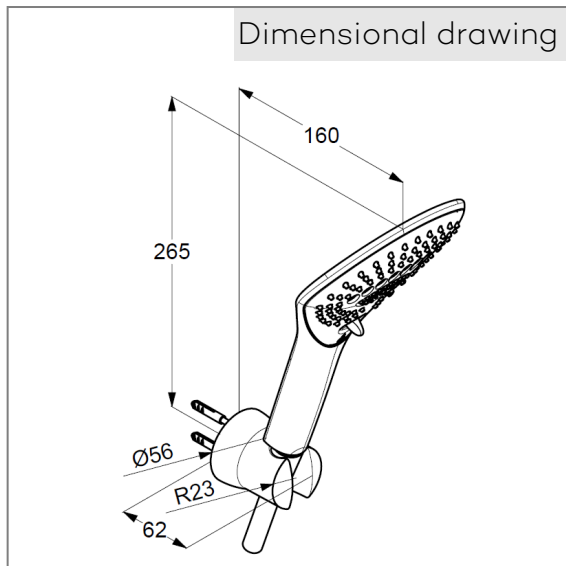

Technical Data

KLUDI FIZZ
bath shower set 3 S
DN 15

Ref.:
6775005-00

Finishes:
05 chrome

Product description
Manufacturer KLUDI GmbH & Co. KG
Typ: KLUDI FIZZ
bath shower set 3 S DN 15
Ref.: 6775005-00

hand shower 3 S
3 spray pattern
Volumen/ booster/ smooth
with cleaning system
connection 1/2"
sieve seal

Shower hose
plastic coated
with metal-effect
with conical nuts
anti twist
G 1/2 x G 1/2 x 1250 mm

shower hook
for shower hoses with conical nuts,
With fixing material
for rigid wall mounting

Product picture

Dimensional drawing

Flow rate diagram