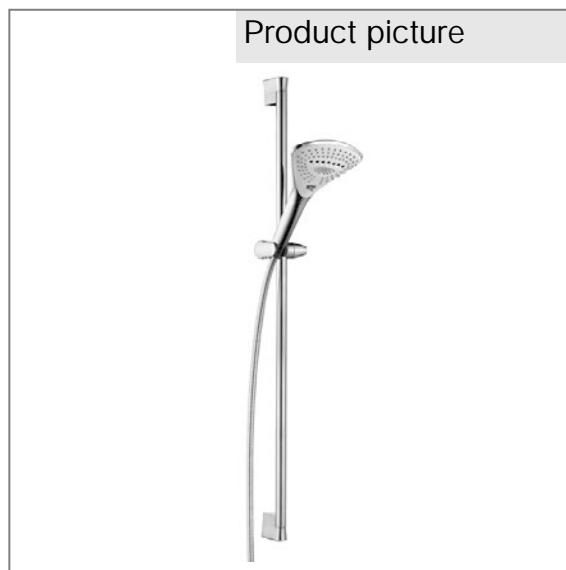

Product: **KLUDI FIZZ shower set 3S DN 15**

Ref.: **6774091-00**

Product description

shower set 3S DN 15
 wall fastening
 adjustable to 3 spray patterns
 volume, booster, linear
 with cleaning system
 with ridgeless adjustable shower holder
 vertically and horizontally adjustable
 KLUDI SUPARAFLEX SILVER shower hose
 1/2 x 1/2 inch x 1600 mm
 with KLUDI FIZZ 3 S hand shower
 with fixing kit

Finishes:
 91 chrome/white

Product picture

Advertisement

shower set, manufacturer KLUDI GmbH & Co. KG

KLUDI FIZZ item no. 6774091-00

type: shower set with hand shower 3 S chrome plated plastic adjustable to 3 spray patterns volume, booster, linear, with wall rail chrome plated length: 900 mm, with ridgeless adjustable shower holder vertically and horizontally adjustable, with cleaning system, flow rate at 3 bar volume: 16 l/min, booster: 14 l/min, linear: 11 l/min, with KLUDI SUPARAFLEX SILVER shower hose 1/2 x 1/2 inch x 1600 mm plastic coated with metal effect and conical connection nuts, with fixing kit
 dimensions: centers fixing kit: 915 mm, projection wall rail: 62 mm