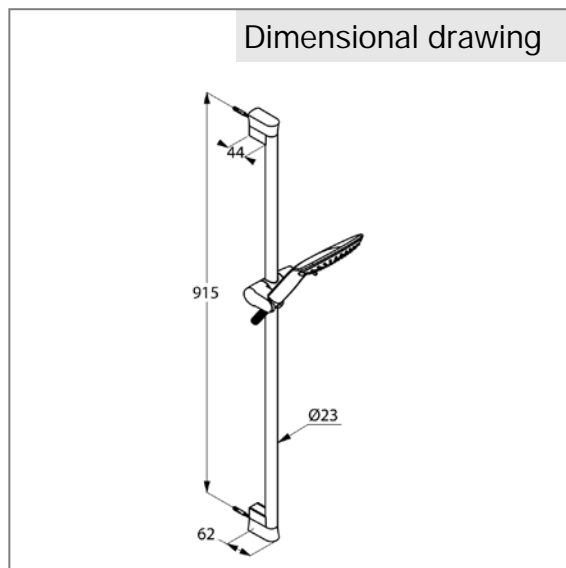

Product: **KLUDI FIZZ shower set 3S DN 15**

Ref.: **6774091-00**

Product description

shower set 3S DN 15
 wall fastening
 adjustable to 3 spray patterns
 volume, booster, linear
 with cleaning system
 with ridgeless adjustable shower holder
 vertically and horizontally adjustable
 KLUDI SUPARAFLEX SILVER shower hose
 1/2 x 1/2 inch x 1600 mm
 with KLUDI FIZZ 3 S hand shower
 with fixing kit

Finishes:
 91 chrome/white

Product picture

Advertisement

shower set, manufacturer KLUDI GmbH & Co. KG

KLUDI FIZZ item no. 6774091-00

type: shower set with hand shower 3 S chrome plated plastic adjustable to 3 spray patterns volume, booster, linear, with wall rail chrome plated length: 900 mm, with ridgeless adjustable shower holder vertically and horizontally adjustable, with cleaning system, flow rate at 3 bar volume: 16 l/min, booster: 14 l/min, linear: 11 l/min, with KLUDI SUPARAFLEX SILVER shower hose 1/2 x 1/2 inch x 1600 mm plastic coated with metal effect and conical connection nuts, with fixing kit
 dimensions: centers fixing kit: 915 mm, projection wall rail: 62 mm

Dimensional drawing

Flow rate diagram